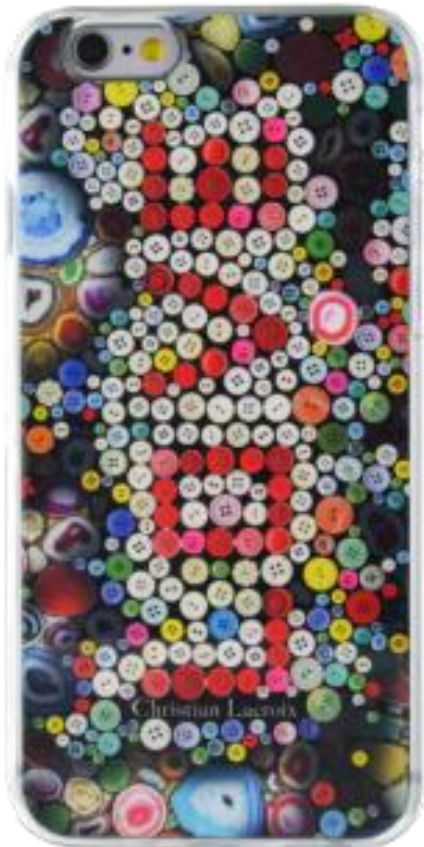

Valentine's Day

products selection

 bigben

LOVE Collection

Christian Lacroix

 bigben

Features

- Transparent case finish "TOP COAT"
- Made in France
- Design 3D effect
- Direct access to all the features
- Healing automobile thanks to the cover in resin
- Protect shocks and scratches
- Anti-skid surface
- Available for: iPhone 8, iPhone 7, iPhone 6 / 6S

MRSP:24.90€

Powpow Bluetooth Speaker

COLORBLOCK

 bigben

Features

- Bluetooth 3.0 speaker
- Power: 15W
- Range up to 10 meters
- 3.5mm Jack - Micro SD Reader
- Autonomy: up to 8 hours of listening
- Dimensions: 19 x 5.6 x 9.1 cm

MRSP: 39,99€

Lowlow Bluetooth Speaker

BIGBEN

Features

- Bluetooth 3.0 speaker
- Light effects
- Power: 9W
- Range up to 10 meters
- Autonomy: up to 8 hours of listening
- Dimensions: 4 x 4 cm
- Soft-touch finish

Prism Sphere White Bluetooth

COLORBLOCK

Features

- Bluetooth Speaker 4.1
- Range up to 10 meters
- Total musical power 15 Watts
- Outdoor and Indoor use: Water resistant IPX5
- Autonomy: up to 8 hours of listening
- Multifunction remote control for selecting colors, tracks
- Different modes of automatic color variation or 7 fixed colors
- 2.5m micro USB charging cable included